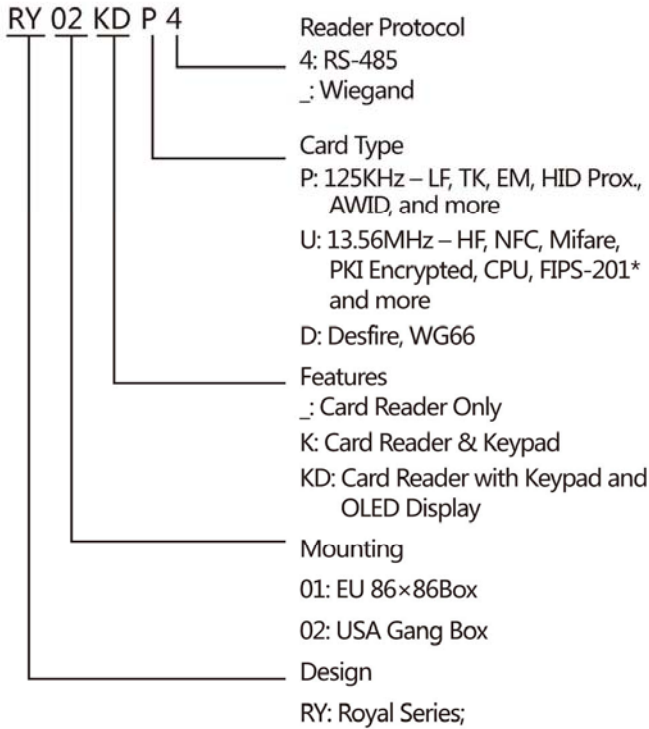

Wiegand 26&34Bits Output, Field Selectable – 4-6

Wire RS-485 output- 2 wire secured communication, up to 4000ft. distance

Low Power consumption

Single "Gang" size – USA Standard

INNOVATION BY
Keyking Technology

LABS

Engineered by KEYKING TECH LABS ISRAEL
Add: HaMasger 7, OR-YEUDA. 6022307, ISRAEL
Tel: +972-3-6358025 Fax: +972-3-6358071
E-mail: israel@keyking.net

Model Definition

Specifications

Model	P	U
Frequency	125KHz	13.56MHz
Technology	LF, TK, EM, AWID, HID Prox. and more	HF, Mifare, Desfire, PKI Encrypted, NFC, CPU, FIPS-201*, and more
Encryption	Manchester	3Des
Read Range	~4'	~2'
Power	7 – 15 Vdc	
Current – No Display	≤50mA	≤80mA
Current with Display	≤80mA	≤150mA
Temperature	-4°F - 150°F	
Humidity	95% RH	
Dimension	2¾' × 4¾' × 1½'	