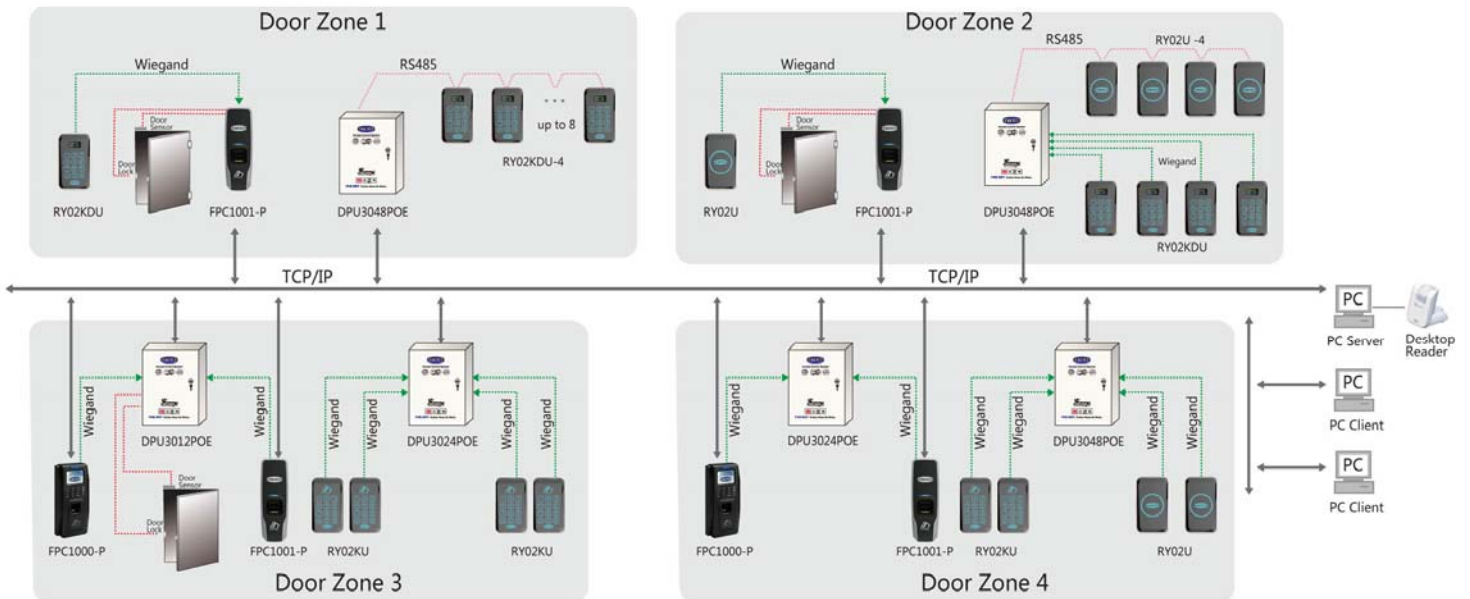

System Configurations

Network